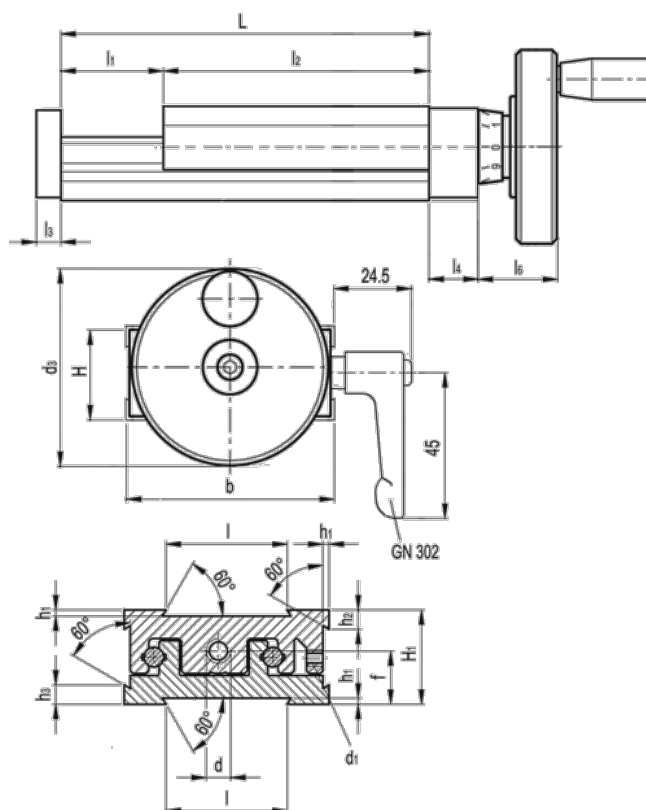

# Data Sheet

Article number: 20773033

Description: Adjustable slide unit  
GN 900-120-260-100-H-2

## Measures

b = 120	h2 = 13.8
d = M10x1	h3 = 13.8
d1 = M5	l = 80
d3 = 100	L - l1 = 260-100
f = 26.3	l2 = 160
H = 45.0	l3 = 10
h1 = 2.0	l4 = 18
H1 = 46	l6 = 40